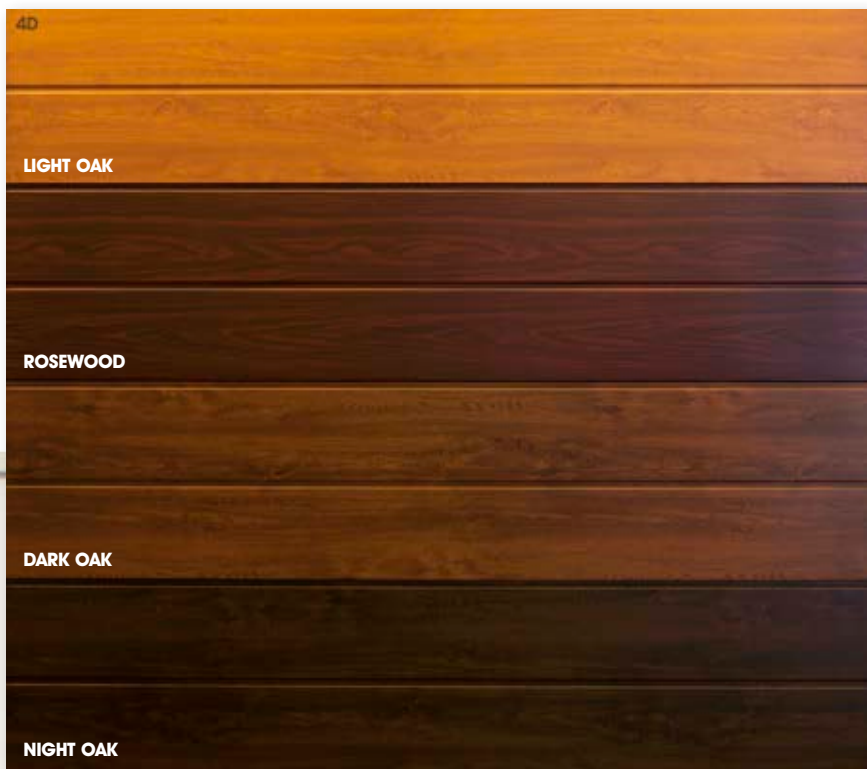

CONTEMPORARY THINKING, TIMELESS STYLE

THE STRENGTH OF STEEL, THE BEAUTY OF TIMBER

DuraGrain is the perfect solution for replacing traditional timber in garage doors. The printed finish uses a protective exterior paint to provide a UV-resistant skin over a light weight steel frame. By combining a specially-formulated polyvinyl with a proprietary graining technology, Duragrain surface finishes offer the strength of steel with the beautiful appearance of timber.

Available in a variety of embossed grain patterns and colours, matching the look of traditional timber.

DURAGRAIN

The highly UV-resistant surface finish guarantees your door's permanent attractive appearance, available in Dark Oak, Golden Oak, Light Oak, Night Oak and Rosewood'.

GOLDEN OAK

NEW SILKGRAIN TITAN

The new anthracite-coloured surface finish Titan, with its unique and contemporary textured finish is also available in Silkgrain Traffic White.

MICROGRAIN

The surface a wave profile that is embossed into smooth steel, producing attractive light and shadow effects.