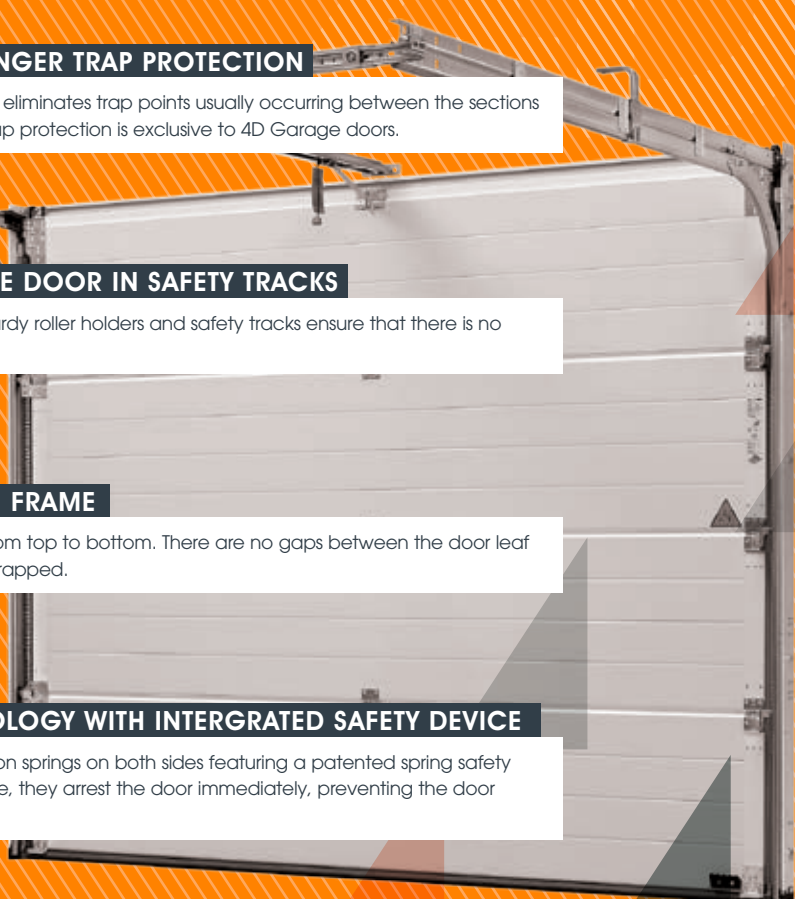

EXCLUSIVE UNILATERAL FINGER TRAP PROTECTION

The unique form of the door sections eliminates trap points usually occurring between the sections and the hinges. The reliable finger trap protection is exclusive to 4D Garage doors.

SECURE GUIDANCE OF THE DOOR IN SAFETY TRACKS

Adjustable, patented track rollers, sturdy roller holders and safety tracks ensure that there is no danger of the door "derailing".

TRAP GUARD ON THE SIDE FRAME

Our frames are completely closed from top to bottom. There are no gaps between the door leaf and frame in which fingers can get trapped.

TORSION SPRING TECHNOLOGY WITH INTERGRATED SAFETY DEVICE

Our sectional doors incorporate torsion springs on both sides featuring a patented spring safety device. In the event of a spring failure, they arrest the door immediately, preventing the door from impacting with the floor.